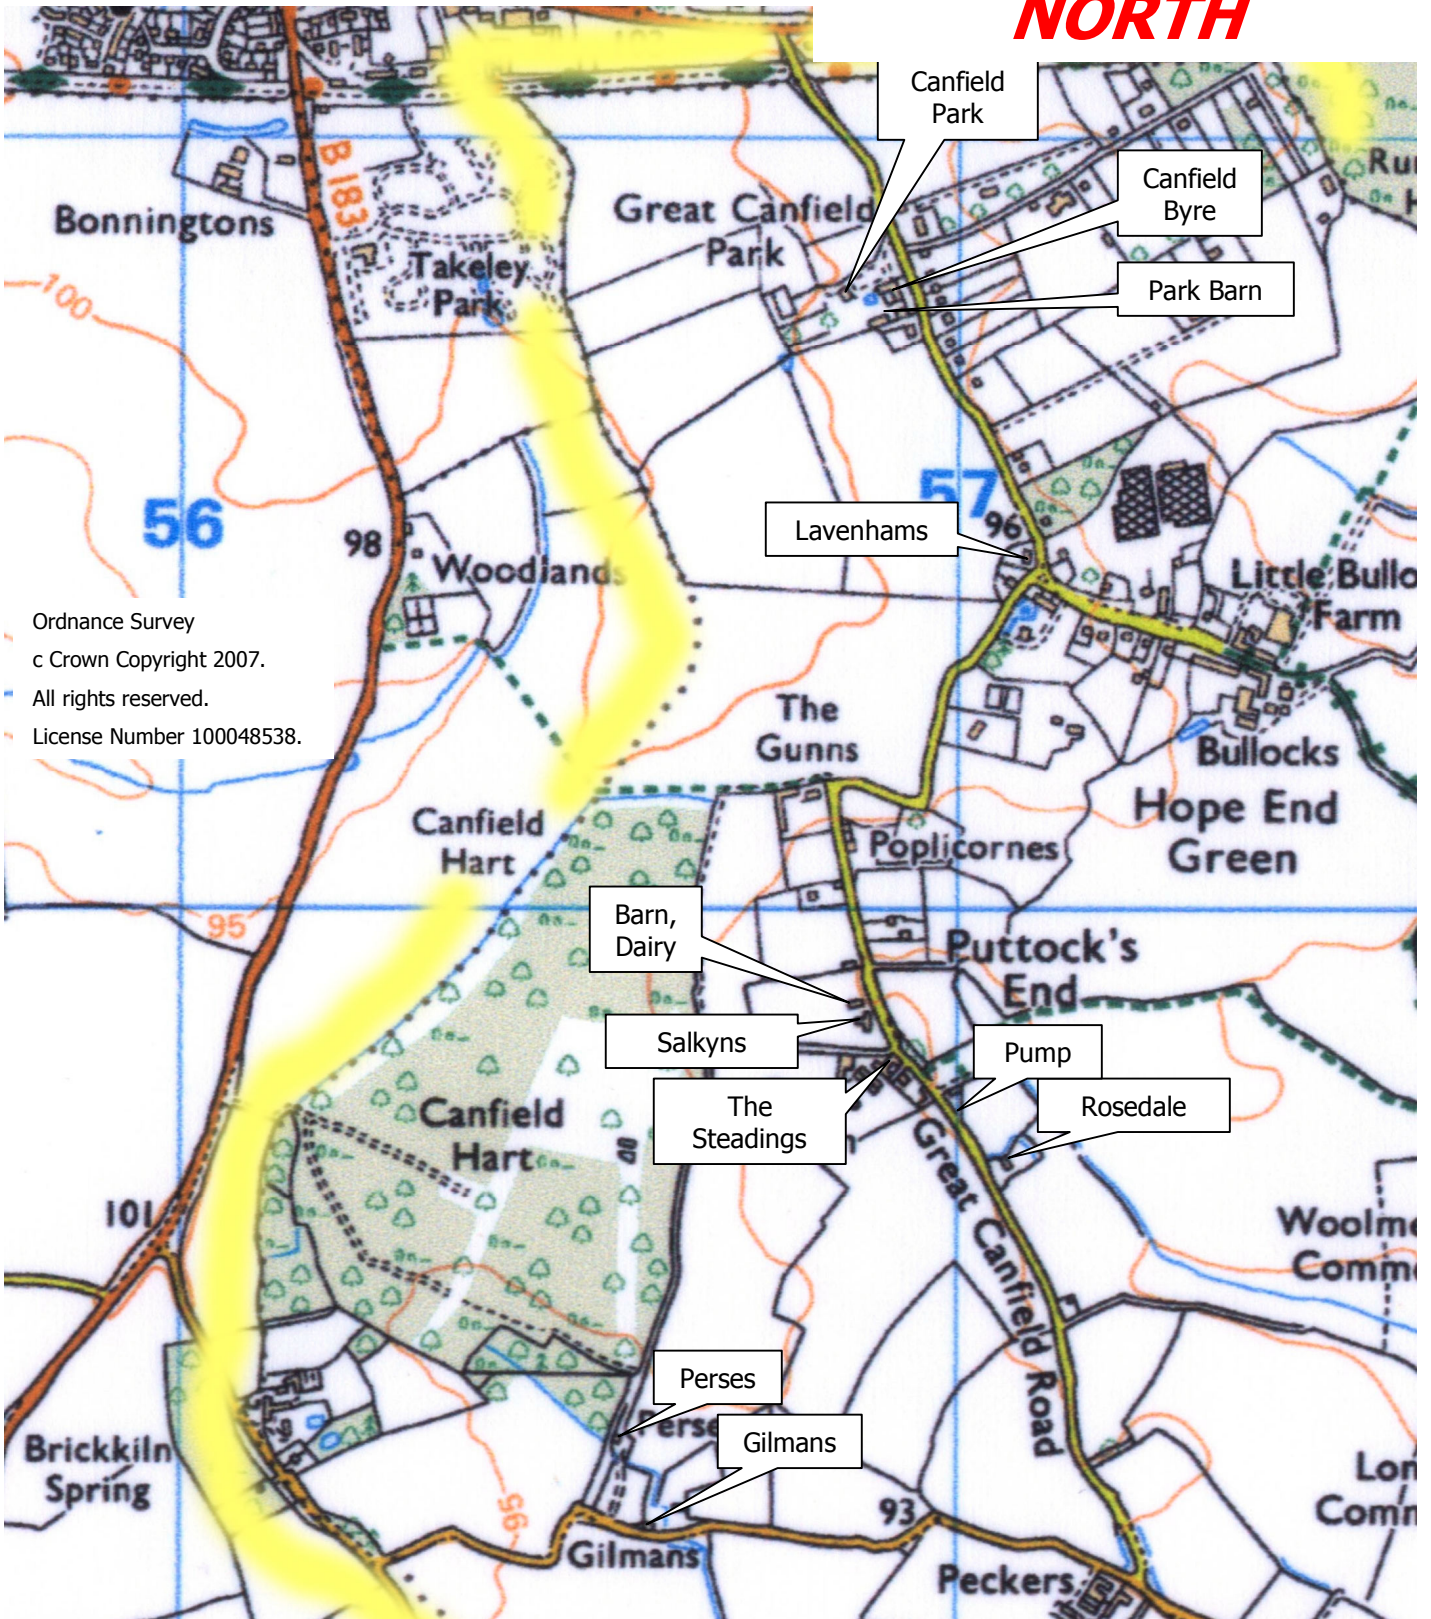

LISTED STRUCTURES

GREAT CANFIELD

NORTH

Ordnance Survey
© Crown Copyright 2007.
All rights reserved.
License Number 100048538.